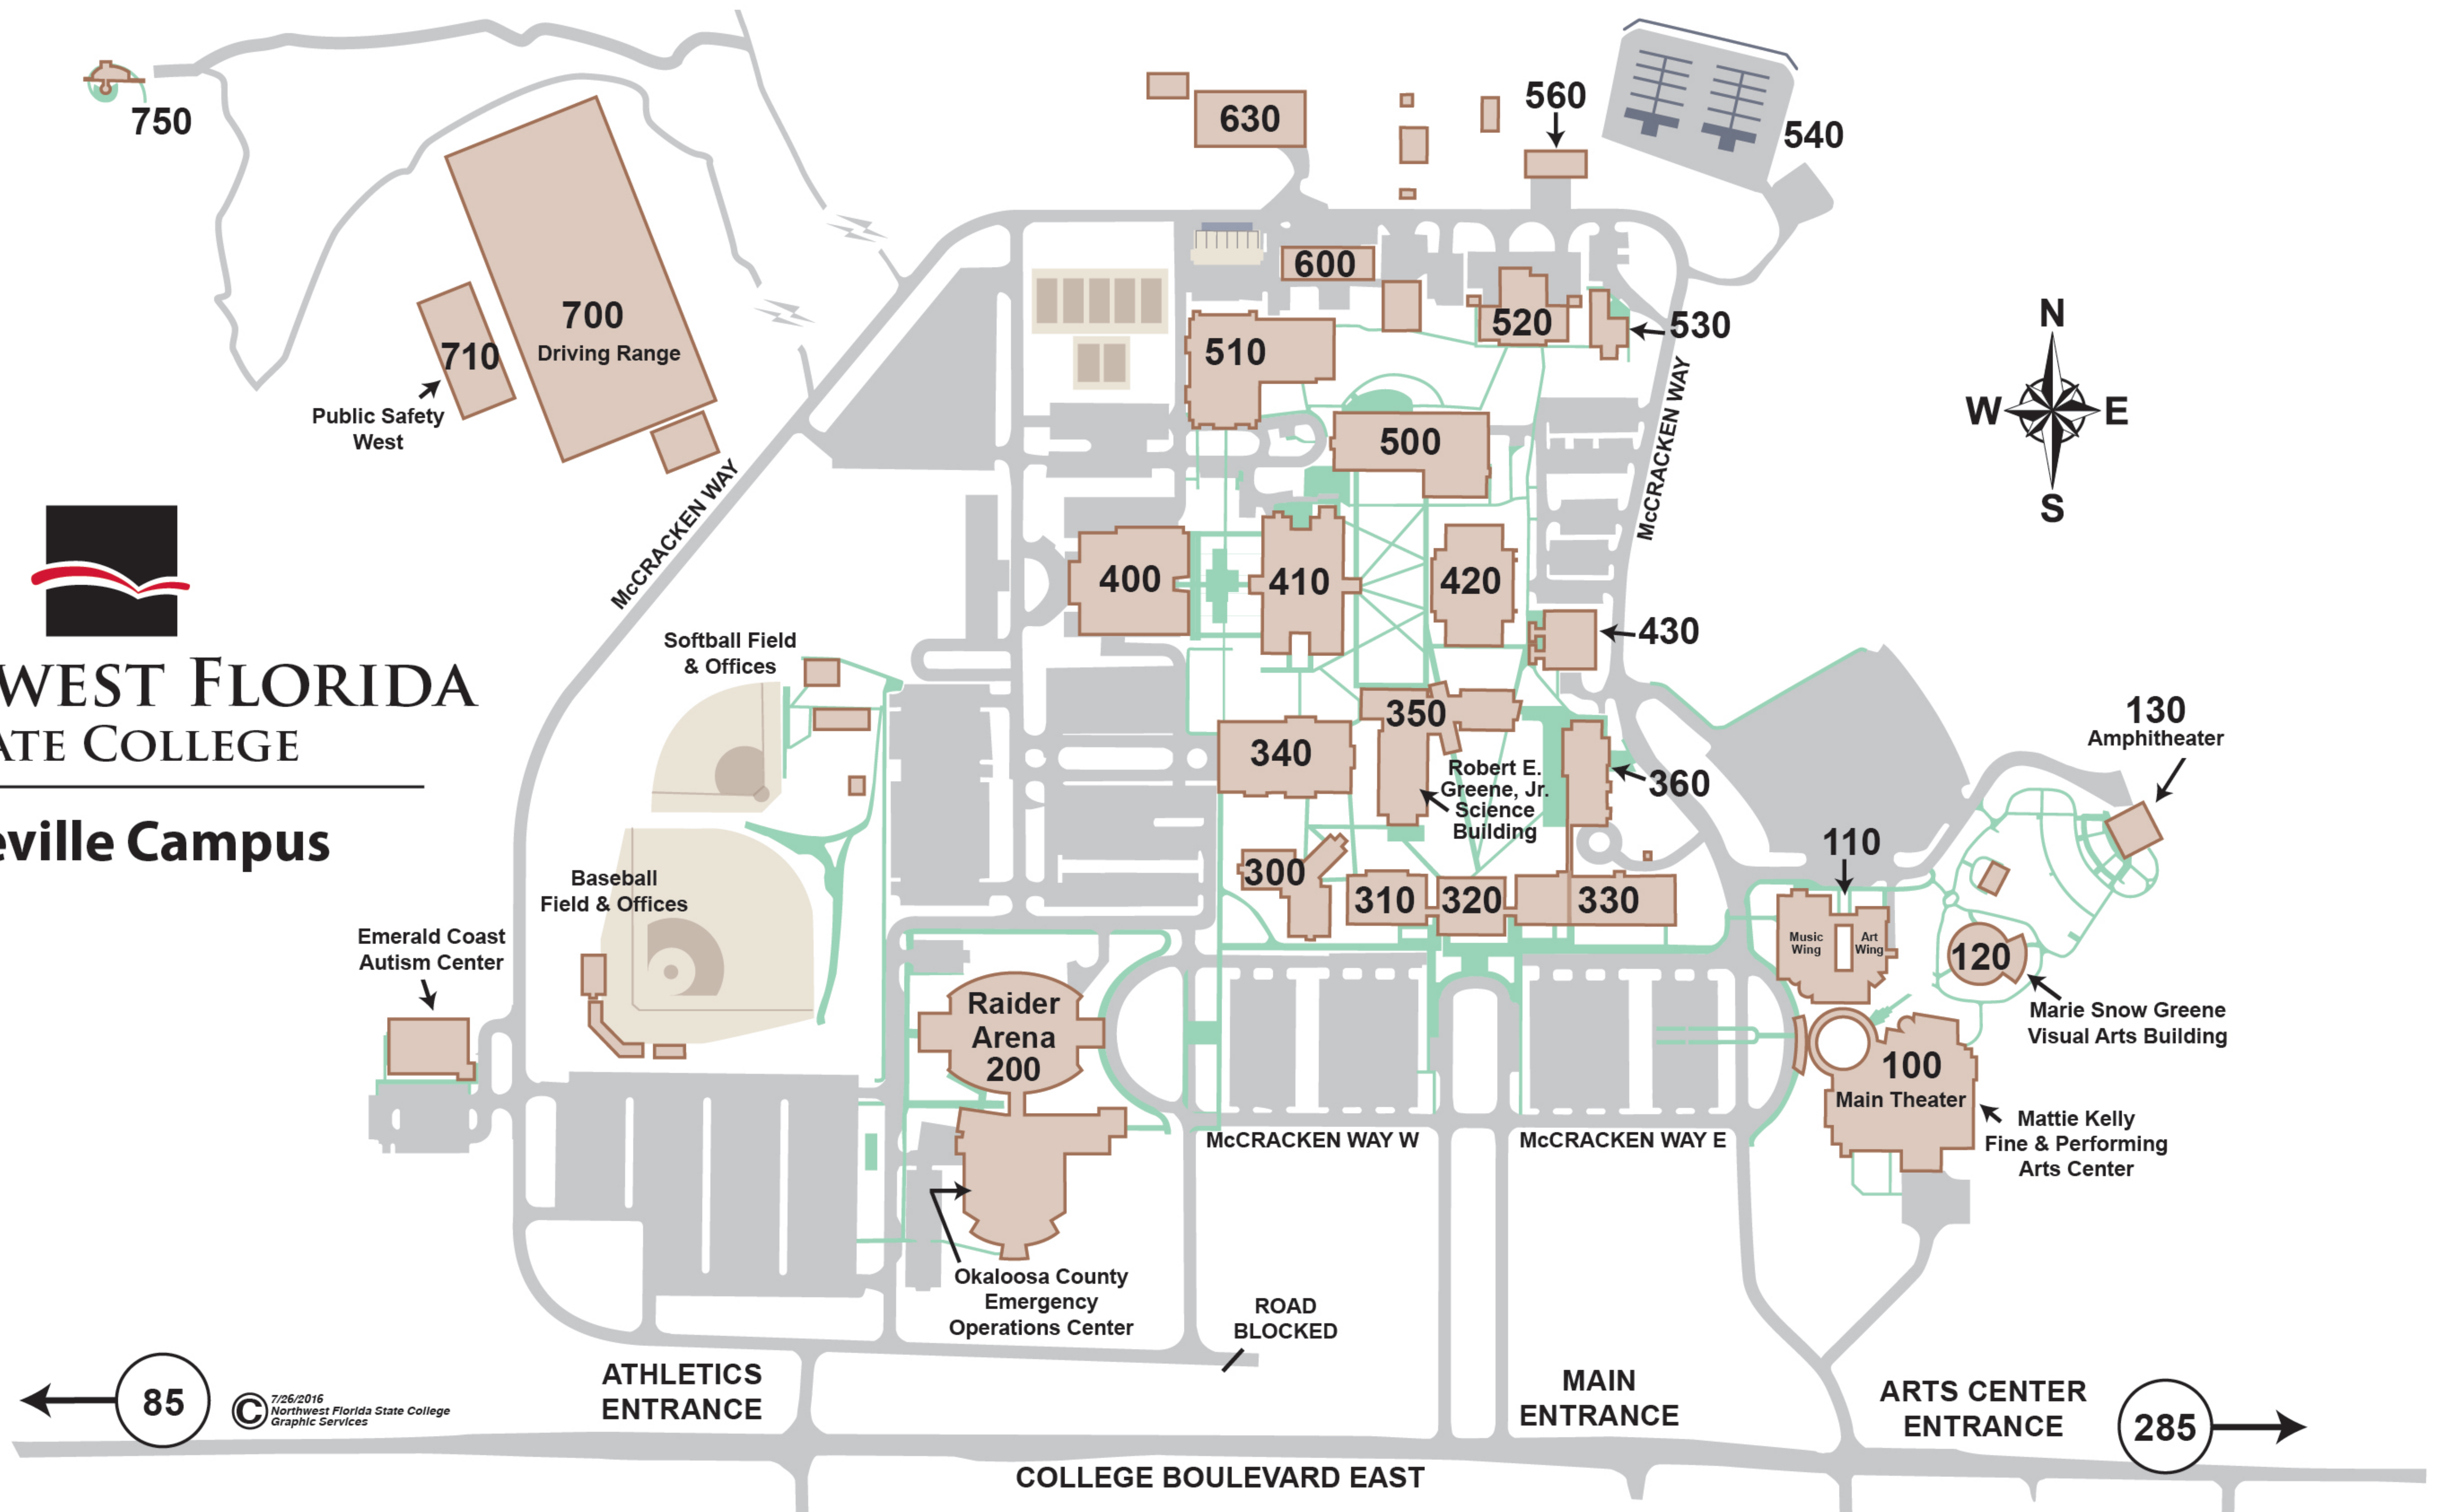

**NORTHWEST FLORIDA
STATE COLLEGE**

Niceville Campus

KEY

Classroom Sites

Business & Computer Technology	360
Classroom Building	330
Collegiate High School	340
Advanced Technology & Applied Science	310
English/Communications, Social Sciences	420
Gallimore Center for Healthcare Education.....	420
Mary Lou O'Connor Child Development & Education Center.....	530
Mathematics	300
Mattie Kelly Fine & Performing Arts Center.....	100-120
Observatory.....	750
Public Safety East	510
Public Safety West, Driving Range & Firefighter Training Range	700-710

Classroom Sites (continued)

Public Safety Firing Range	540
Robert E. Greene, Jr. Science Building	350
Teacher Education.....	300
Welding/Manufacturing.....	560
Wellness Classrooms	200

Student Resources

Barnes & Noble Bookstore	410
Cafeteria	400
Continuing Education	400
Myers Learning Resources Center (Library)	500
• Academic Success Center (Tutoring)	
• Accommodation Resource Center	
• Veterans Success Center	