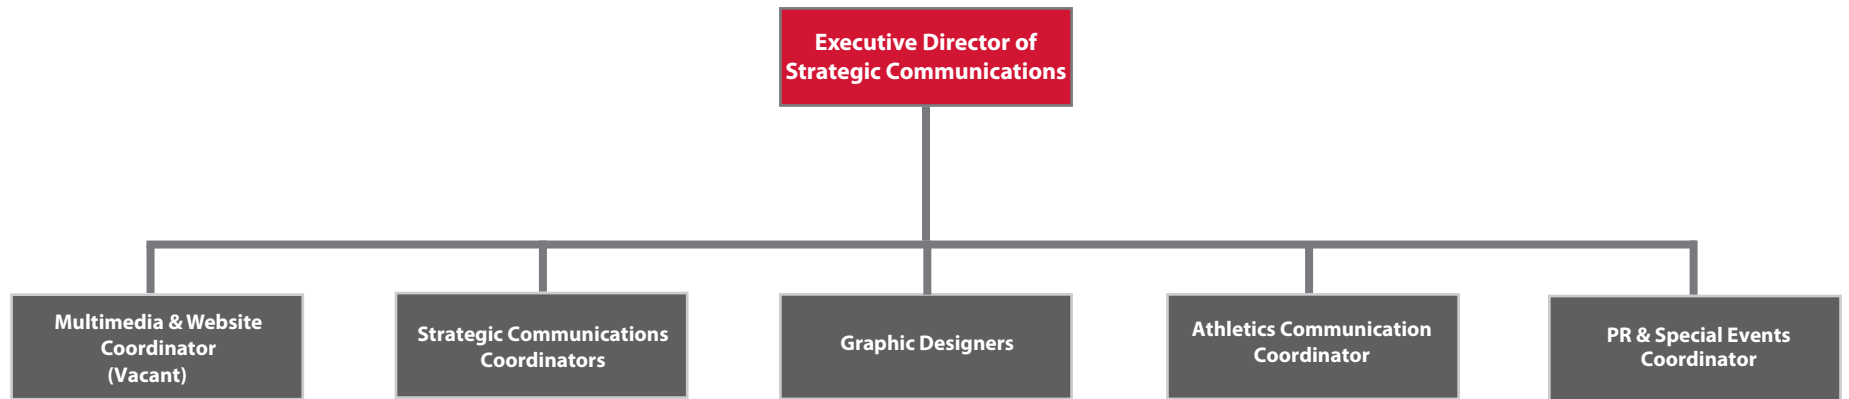

Northwest Florida State College Organizational Map 2020-2021

Foundation Organizational Chart 2020-2021

Business Operations & Finance Organizational Chart 2020-2021

Institutional Research and Assessment Organizational Chart 2020-2021

Strategic Communications Organizational Chart 2020-2021

Academic Affairs Organizational Chart 2020-2021

Student Success Organizational Chart 2020-2021

Athletic Department Organizational Chart 2020-2021

Mattie Kelly Fine & Performing Arts Center Organizational Chart 2020-2021