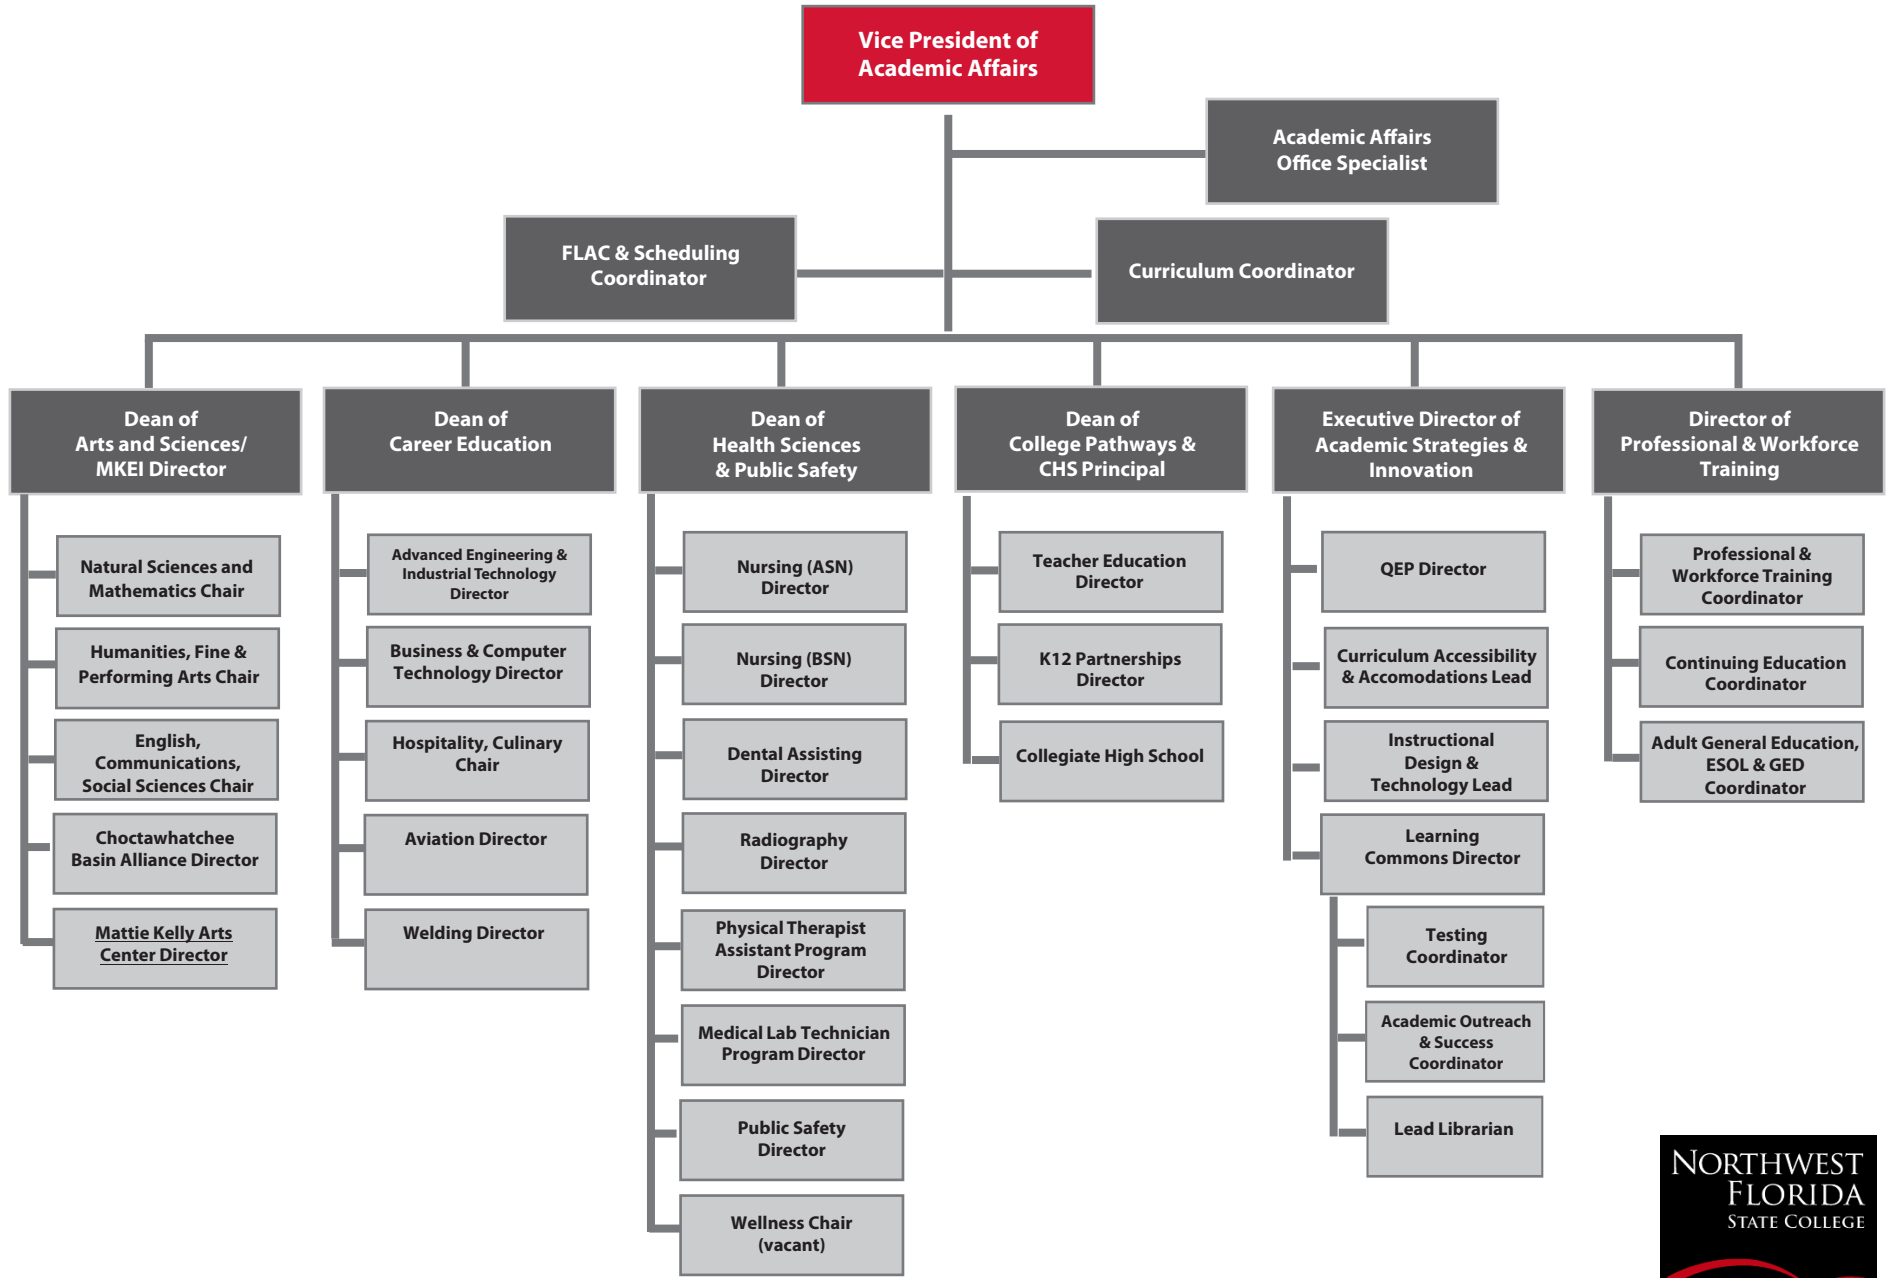

Northwest Florida State College Organizational Map 2020-2021

Foundation Organizational Chart 2020-2021

Business Operations & Finance Organizational Chart 2020-2021

Institutional Research and Assessment Organizational Chart 2020-2021

Strategic Communications Organizational Chart 2020-2021

Academic Affairs Organizational Chart 2020-2021

Student Success Organizational Chart 2020-2021

Athletic Department Organizational Chart 2020-2021

Mattie Kelly Fine & Performing Arts Center Organizational Chart 2020-2021